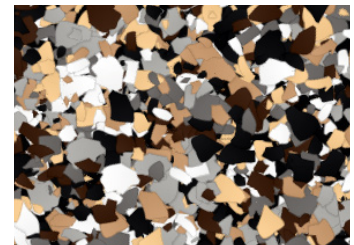

# DECORATIVE COATING SYSTEM

- Epoxy flake floor covering
  - Eco-friendly
  - Easy to clean
  - Installs in less than two days
  - Adds beauty and durability
  - **Perfect for garages, gyms, patios, basements, pool decks, and more**
- DCS package includes:**
- Primer
  - Bond Coat
  - Top Coat
  - Flakes for a full broadcast

## FLAKE COLOR OPTIONS:

Yosemite

Denali

Canyon

Lava Rock

Glacier

Dune

UV Resistant