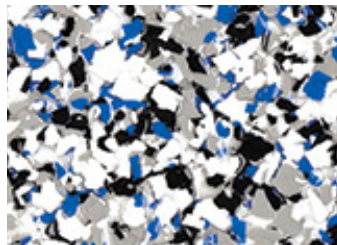

## FLAKE COLOR OPTIONS:

Yosemite

Denali

Canyon

Lava Rock

Glacier

Dune

UV Resistant